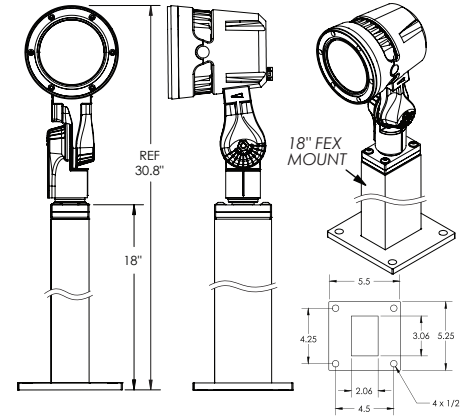

KM Knuckle Mount (Standard)

AS Architectural Surface Mount

AS-BASE Architectural Surface Mount with Base

FEX6 Flood Extension Arm - 6"

FEX12 Flood Extension Arm - 12"

FEX18 Flood Extension Arm - 18"

HGS Heavy Duty Ground Stake

JB Junction Box (Outdoor Rated)

PF Post Top Fitter

Due to continuous development and improvements, specifications are subject to change without notice.

Product use certifies agreement to FC Lighting terms and conditions.