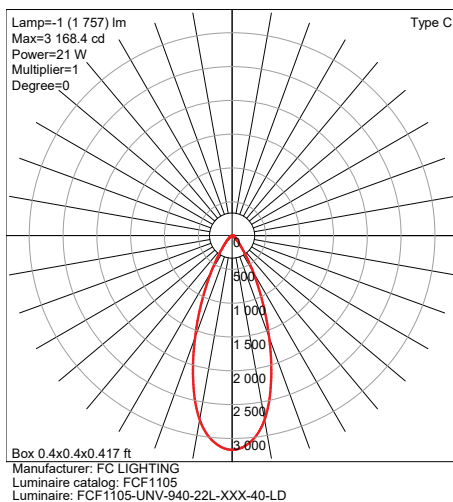

FCF1105

LUMENS

Model	Watts	4K
FCF1105	21W	2020 lm

IES Multiplier	
Color	Multiplier
927	0.83
930	0.91
935	0.91
940	1.00

*83CRI≤1.15 Consult factory.
*R,G,B Consult factory.

0-10V Approved Dimmer List	
Manufacturer	Manufacturer Part Number
Lutron	Diva DVSTV-XX
	Diva DVSTV-453PH-WH1
Leviton	illumatech 010-IP710-DLZ

PHOTOMETRICS

Due to continuous development and improvements, specifications are subject to change without notice.
Product use certifies agreement to FC Lighting terms and conditions.