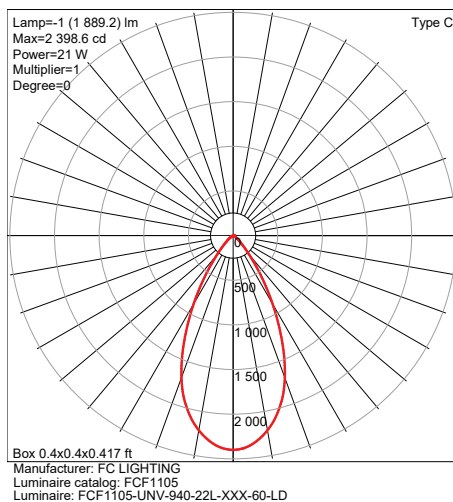

FCF1105

LUMENS

Model	Watts	4K
FCF1105	21W	2020 lm

IES Multiplier	
Color	Multiplier
927	0.83
930	0.91
935	0.91
940	1.00

*83CRI≤1.15 Consult factory.
*R,G,B Consult factory.

0-10V Approved Dimmer List	
Manufacturer	Manufacturer Part Number
Lutron	Diva DVSTV-XX
	Diva DVSTV-453PH-WH1
Leviton	illumatech 010-IP710-DLZ

PHOTOMETRICS

Due to continuous development and improvements, specifications are subject to change without notice.
Product use certifies agreement to FC Lighting terms and conditions.