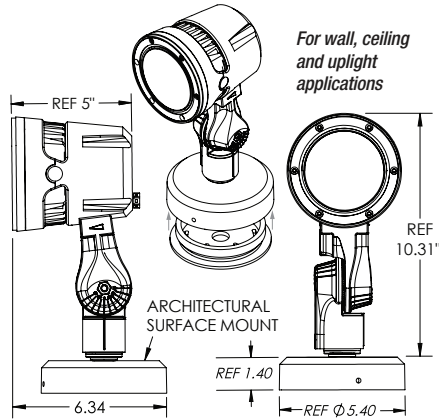

AS Architectural Surface Mount