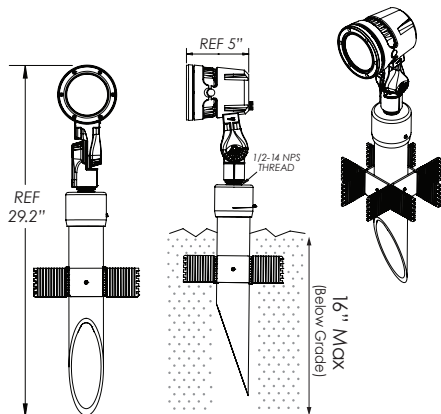

PHOTOMETRICS

Due to continuous development and improvements, specifications are subject to change without notice.
Product use certifies agreement to FC Lighting terms and conditions.

FCF1105

TRIM

CV5 Cut-Off Visor

KM Knuckle Mount (Standard)

AS Architectural Surface Mount

AS-BASE Architectural Surface Mount with Base

FEX6 Flood Extension Arm - 6"

FEX12 Flood Extension Arm - 12"

FEX18 Flood Extension Arm - 18"

HGS Heavy Duty Ground Stake

JB Junction Box (Outdoor Rated)

PF Post Top Fitter

Due to continuous development and improvements, specifications are subject to change without notice.

Product use certifies agreement to FC Lighting terms and conditions.