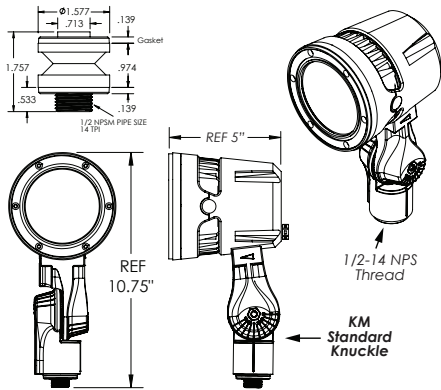

FCF1105

MOUNTING ACCESSORIES Please pick one of the below for mounting.

KM Knuckle Mount (Standard)