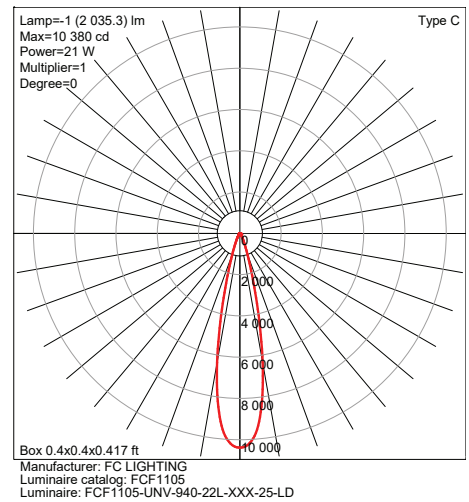

FCF1105

LUMENS

Model	Watts	4K
FCF1105	21W	2020 lm

IES Multiplier	
Color	Multiplier
927	0.83
930	0.91
935	0.91
940	1.00

*83CRI≤1.15 Consult factory.
*R,G,B Consult factory.

0-10V Approved Dimmer List	
Manufacturer	Manufacturer Part Number
Lutron	Diva DVSTV-XX
	Diva DVSTV-453PH-WH1
Leviton	illumatech 010-IP710-DLZ

PHOTOMETRICS

Due to continuous development and improvements, specifications are subject to change without notice.
Product use certifies agreement to FC Lighting terms and conditions.