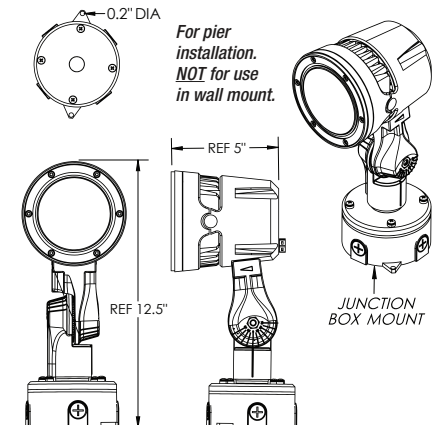

JB Junction Box (Outdoor Rated)

PF Post Top Fitter

Due to continuous development and improvements, specifications are subject to change without notice.

Product use certifies agreement to FC Lighting terms and conditions.