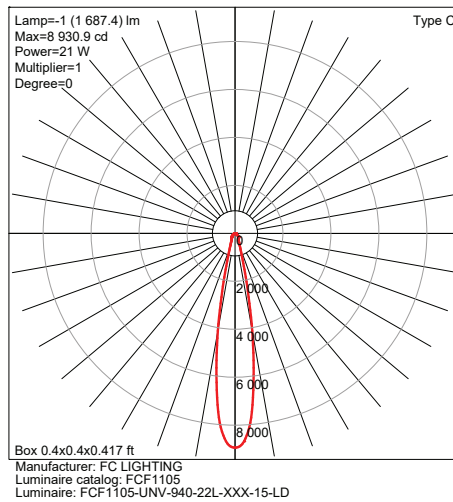

FCF1105

LUMENS

Model	Watts	4K
FCF1105	21W	2020 lm

IES Multiplier	
Color	Multiplier
927	0.83
930	0.91
935	0.91
940	1.00

*83CRI≤1.15 Consult factory.
*R,G,B Consult factory.

0-10V Approved Dimmer List	
Manufacturer	Manufacturer Part Number
Lutron	Diva DVSTV-XX
	Diva DVSTV-453PH-WH1
Leviton	illumatech 010-IP710-DLZ

PHOTOMETRICS

Due to continuous development and improvements, specifications are subject to change without notice.
Product use certifies agreement to FC Lighting terms and conditions.