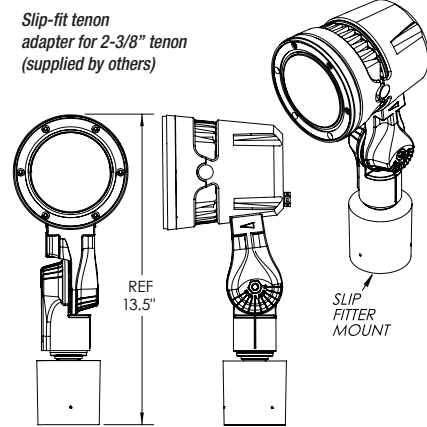

JB Junction Box (Outdoor Rated)

PF Post Top Fitter

Due to continuous development and improvements, specifications are subject to change without notice.

Product use certifies agreement to FC Lighting terms and conditions.

FCF1105

MOUNTING ACCESSORIES

SB Surface Base Mount

SF238 Slip Fitter

TM Tree Mount

Y5 Yoke Arm (Removes Knuckle)