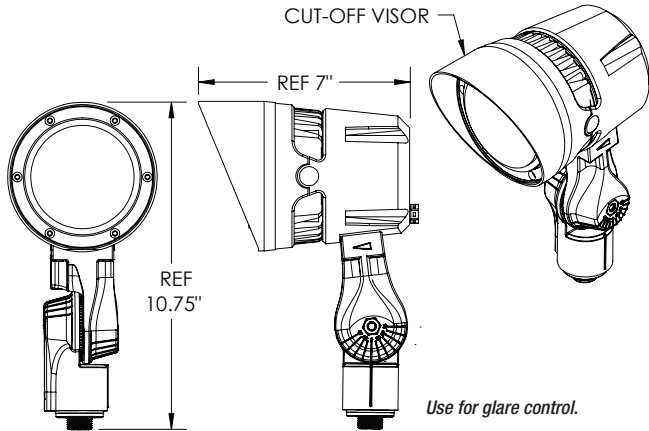

PHOTOMETRICS

Due to continuous development and improvements, specifications are subject to change without notice.
Product use certifies agreement to FC Lighting terms and conditions.

FCF1105

TRIM

CV5 Cut-Off Visor