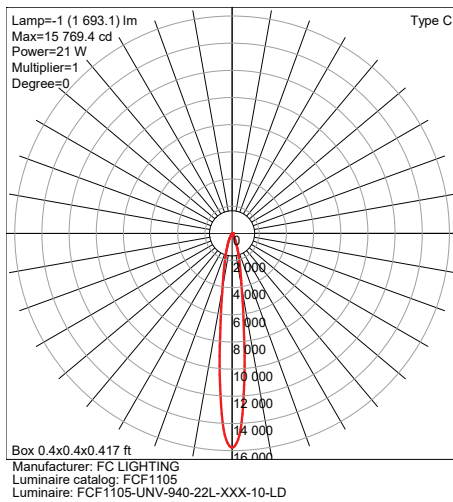

FCF1105

LUMENS

Model	Watts	4K
FCF1105	21W	2020 lm

IES Multiplier	
Color	Multiplier
927	0.83
930	0.91
935	0.91
940	1.00

*83CRI≤1.15 Consult factory.
*R,G,B Consult factory.

0-10V Approved Dimmer List	
Manufacturer	Manufacturer Part Number
Lutron	Diva DVSTV-XX
	Diva DVSTV-453PH-WH1
Leviton	illumatech 010-IP710-DLZ

PHOTOMETRICS

Due to continuous development and improvements, specifications are subject to change without notice.
Product use certifies agreement to FC Lighting terms and conditions.