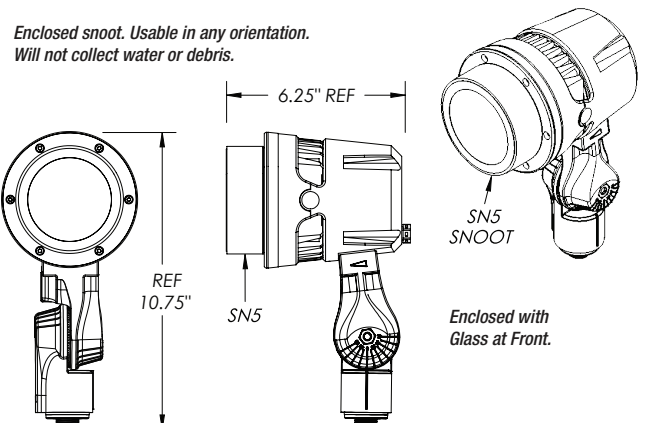

CV5-RG5 Cut-Off Visor with Rock Guard

LSN5 Long Snoot

LSN5-SF5 Long Snoot with Screen Frame

RG5 Rock Guard

SN5 Snoot Enclosed Glass Front Lens

FCF1105

MOUNTING ACCESSORIES Please pick one of the below for mounting.