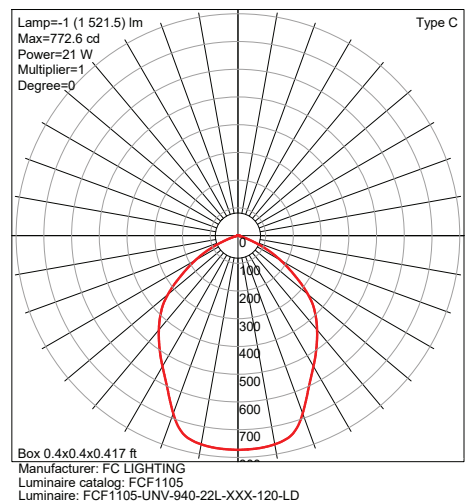

FCF1105

LUMENS

Model	Watts	4K
FCF1105	21W	2020 lm

IES Multiplier	
Color	Multiplier
927	0.83
930	0.91
935	0.91
940	1.00

*83CRI≤1.15 Consult factory.
*R,G,B Consult factory.

0-10V Approved Dimmer List	
Manufacturer	Manufacturer Part Number
Lutron	Diva DVSTV-XX
	Diva DVSTV-453PH-WH1
Leviton	illumatech 010-IP710-DLZ

PHOTOMETRICS

Due to continuous development and improvements, specifications are subject to change without notice.
Product use certifies agreement to FC Lighting terms and conditions.