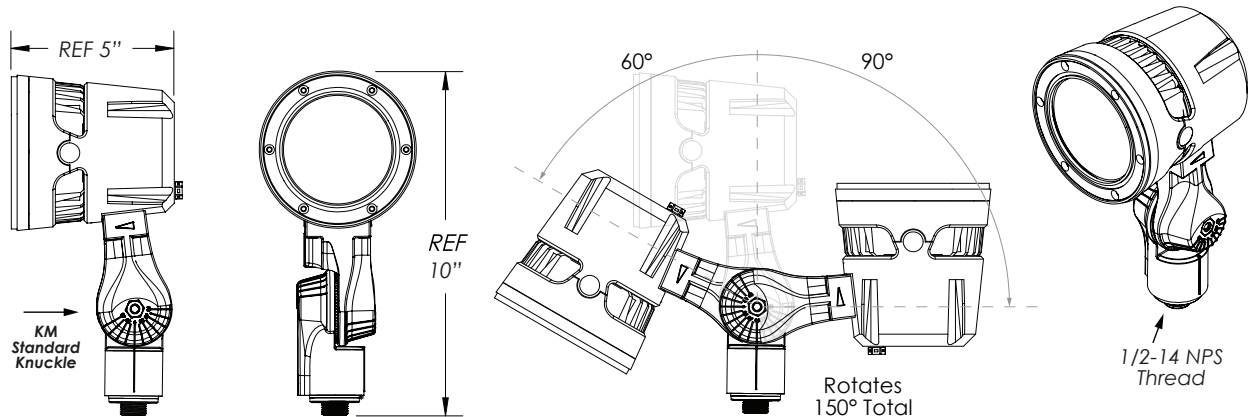

PHYSICAL DIMENSIONS