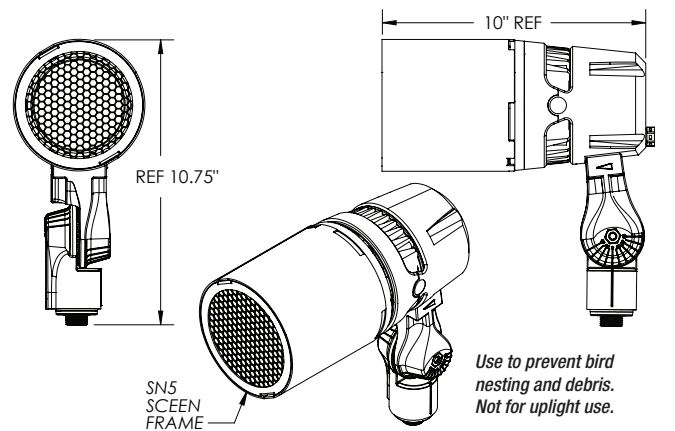

LSN5-SF5 Long Snoot with Screen Frame