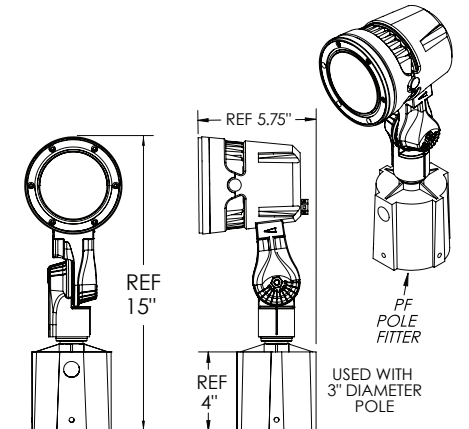

PF Post Top Fitter

Due to continuous development and improvements, specifications are subject to change without notice.

Product use certifies agreement to FC Lighting terms and conditions.