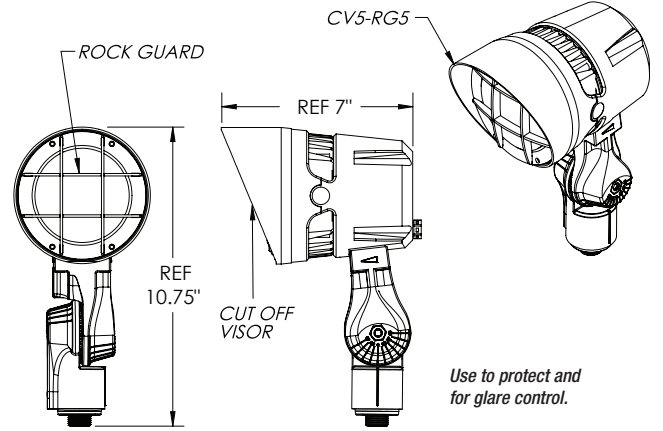

CV5-RG5 Cut-Off Visor with Rock Guard