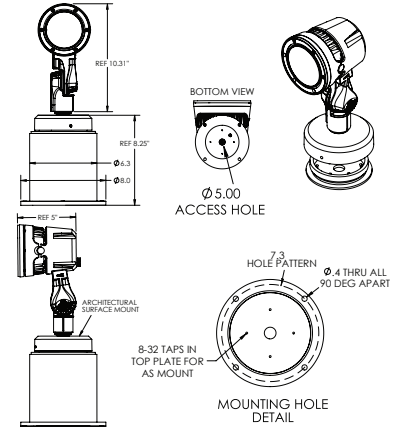

AS-BASE Architectural Surface Mount with Base