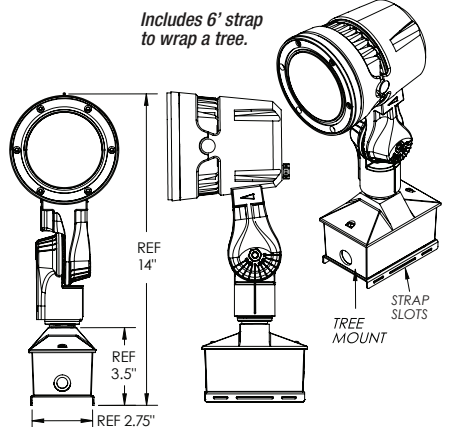

JB Junction Box (Outdoor Rated)

PF Post Top Fitter

Due to continuous development and improvements, specifications are subject to change without notice.

Product use certifies agreement to FC Lighting terms and conditions.

FCF1105

MOUNTING ACCESSORIES

SB Surface Base Mount

SF238 Slip Fitter

TM Tree Mount

Y5 Yoke Arm (Removes Knuckle)