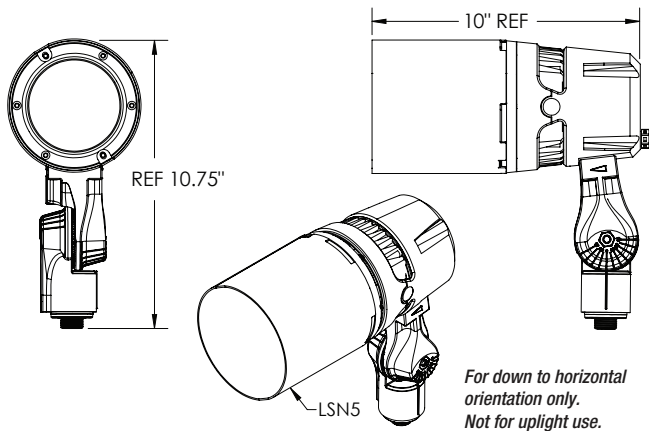

LSN5 Long Snoot