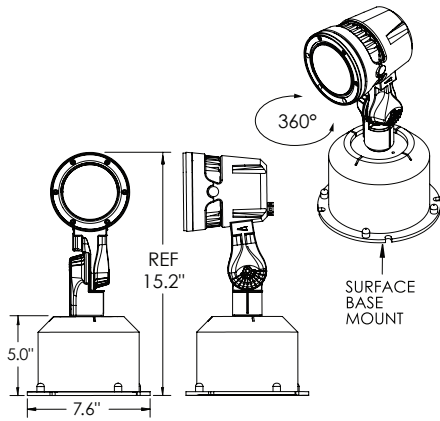

FCF1105

MOUNTING ACCESSORIES

SB Surface Base Mount