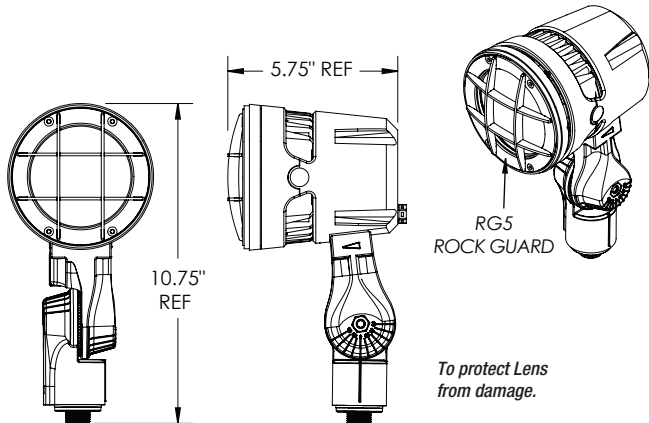

PHOTOMETRICS

Due to continuous development and improvements, specifications are subject to change without notice.
Product use certifies agreement to FC Lighting terms and conditions.

FCF1105

TRIM

CV5 Cut-Off Visor

CV5-RG5 Cut-Off Visor with Rock Guard

LSN5 Long Snoot

LSN5-SF5 Long Snoot with Screen Frame

RG5 Rock Guard

SN5 Snoot Enclosed Glass Front Lens

FCF1105

MOUNTING ACCESSORIES Please pick one of the below for mounting.