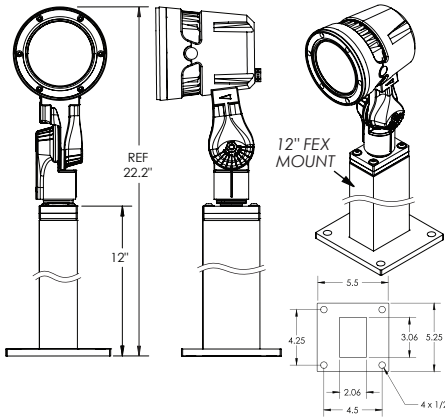

KM Knuckle Mount (Standard)

AS Architectural Surface Mount

AS-BASE Architectural Surface Mount with Base

FEX6 Flood Extension Arm - 6"

FEX12 Flood Extension Arm - 12"

FEX18 Flood Extension Arm - 18"

HGS Heavy Duty Ground Stake

JB Junction Box (Outdoor Rated)

PF Post Top Fitter

Due to continuous development and improvements, specifications are subject to change without notice.

Product use certifies agreement to FC Lighting terms and conditions.