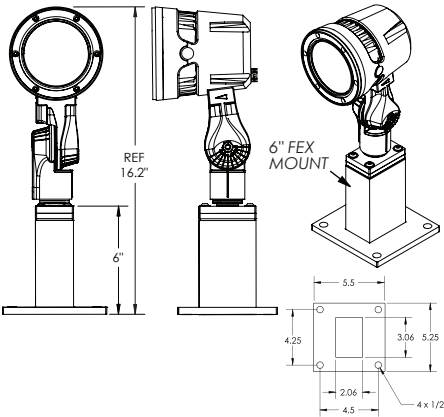

KM Knuckle Mount (Standard)

AS Architectural Surface Mount

AS-BASE Architectural Surface Mount with Base

FEX6 Flood Extension Arm - 6"

FEX12 Flood Extension Arm - 12"

FEX18 Flood Extension Arm - 18"

HGS Heavy Duty Ground Stake

JB Junction Box (Outdoor Rated)

PF Post Top Fitter

Due to continuous development and improvements, specifications are subject to change without notice.

Product use certifies agreement to FC Lighting terms and conditions.